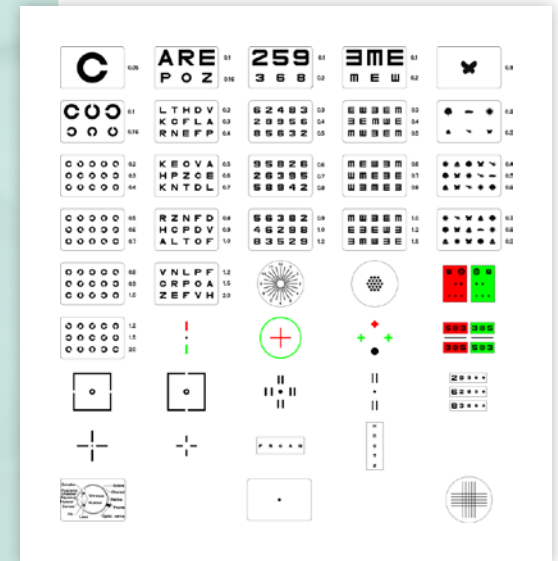

White LED light

Light weight

Compact design
with 3.6 kg

Fast handling

0.3 sec of chart
rotation speed

Convenient function

Rotary aperture for
focus adjustment

Chart overview of Rodachart 422

Specifications

MEASUREMENT

| | |
|------------------------|--|
| Number of charts | 42 charts |
| Distance of projection | 2.5 – 8 m (8 m distance projection screen is optional) |
| Chart magnification | 30 × (When projected at 5 m distance) |
| Light source | LED Lamp |
| Connector | RS-232C |
| Chart rotation speed | Average 0.3 sec |
| Power save | 11 minutes (after last signal) |
| Tilt angle | ± 20 degrees |
| Resolution | 50 lines/mm |
| Program | 2 programs with a maximum of 40 charts each |
| Power supply | 100 – 240 V, 50/60 Hz |
| Power consumption | 25 – 35 VA |

DIMENSIONS

| | |
|---------------------------|--------------------|
| Body (Stand except) WDH | 200 × 290 × 172 mm |
| Body (Stand included) WDH | 200 × 290 × 235 mm |
| Remote control WDH | 64 × 196 × 20 mm |